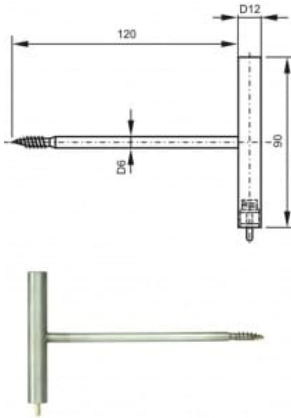

## 2071-030/0, special probe with CINCH connector

code: SN214

Temperature probe with Pt1000 sensor.

Special pointed tip probe -30 to +80°C for food industry, stainless steel 17240 with silicon cable 1 meter. Protection IP67. For temperature measurement of the inside of frozen food.

### Technical data