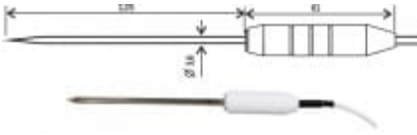

## 2061-250/0 Temperature probe

code: SN147